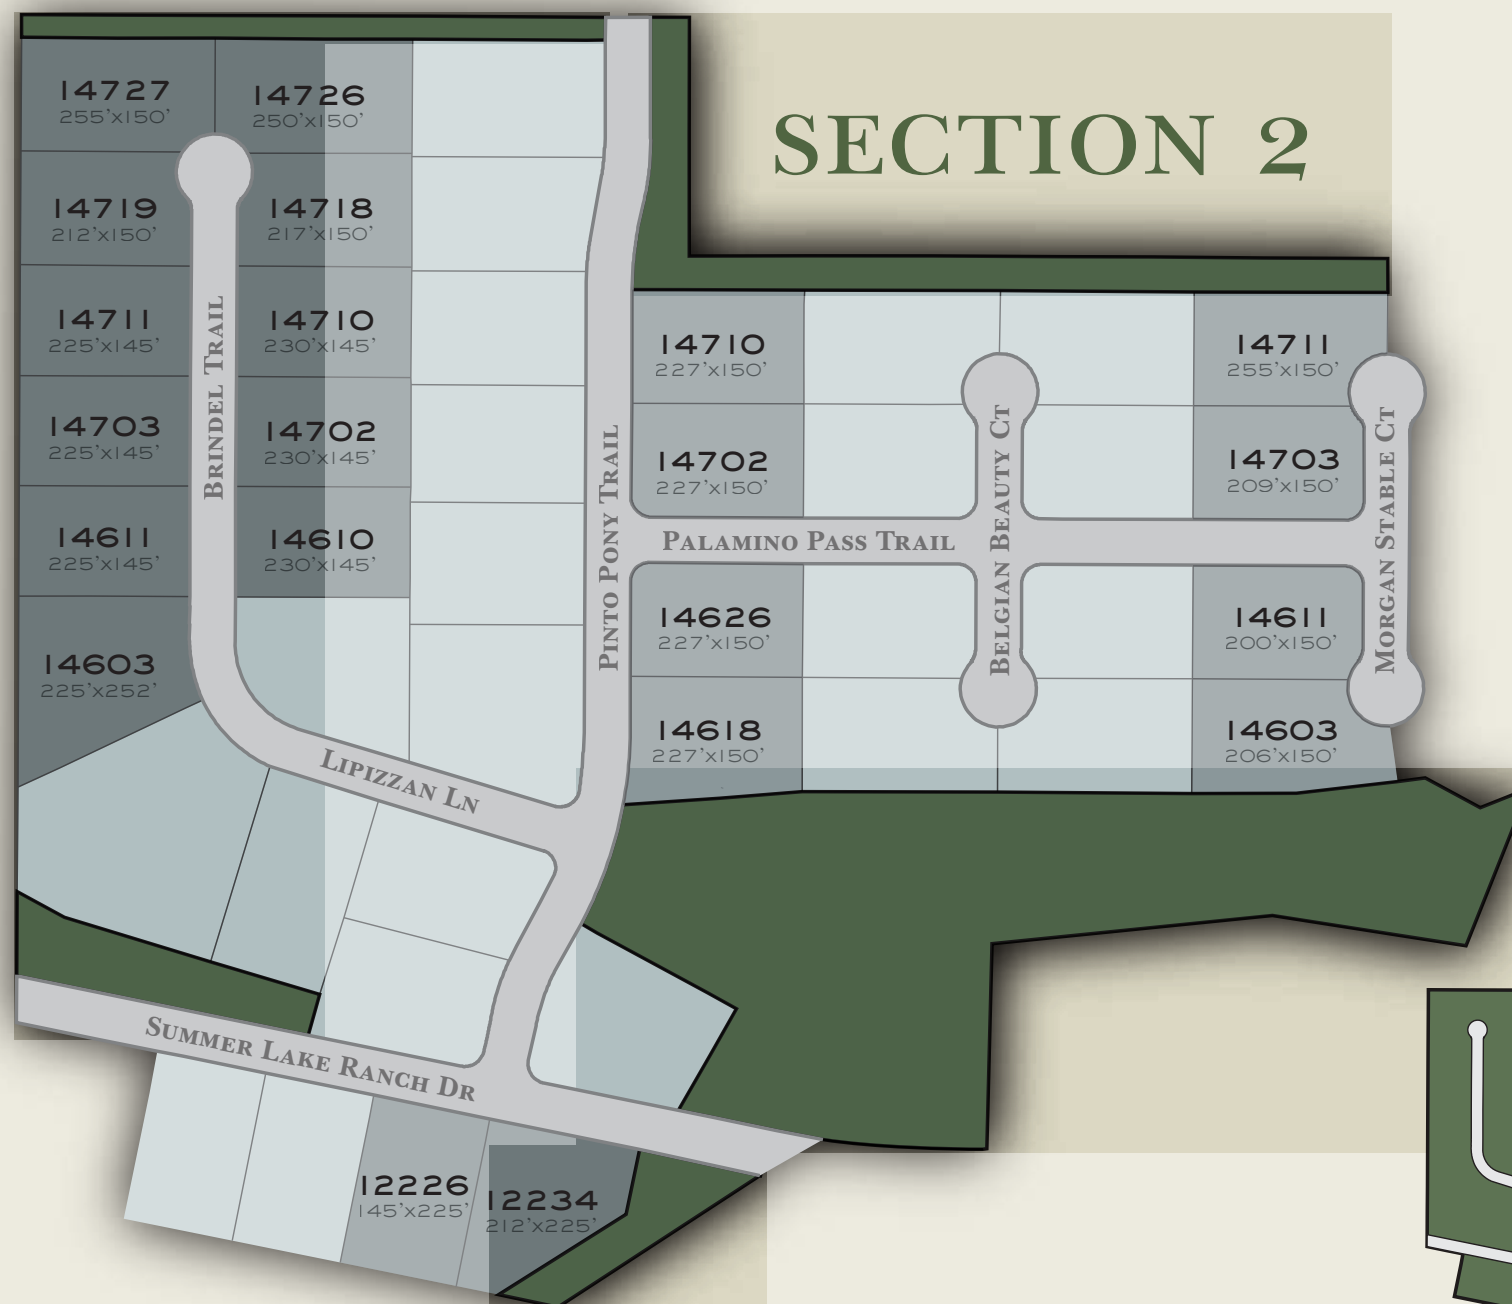

SUMMER LAKE RANCH

14619 IRON HORSESHOE LANE HOUSTON, TX 77044
281.458.7444

TAX INFORMATION:

Estimated Tax Rate: \$2.34 per \$100 of appraised value
NO MUD TAX

SCHOOLS - HUMBLE ISD:

Atascocita High School
Atascocita Middle School
Summerwood Elementary

WWW.SUGARCREEKLIVING.COM

ONE KINGWOOD PLACE 600 ROCKMEAD, STE 105 KINGWOOD, TX 77339

SUMMER LAKE RANCH

SUMMER LAKE RANCH SITE PLAN

SUGAR CREEK
PREMIER HOMES

SUGAR CREEK HOMES

SUMMER LAKE RANCH

14619 IRON HORSESHOE LANE HOUSTON, TX 77044 PHONE 281.458.7444

SUGAR CREEK
PREMIER HOMES

SECTION 1
SOLD OUT

WWW.SUGARCREEKLIVING.COM

ONE KINGWOOD PLACE 600 ROCKMEAD, STE 105 KINGWOOD, TX 77339

SUGAR CREEK HOMES

SUMMER LAKE RANCH