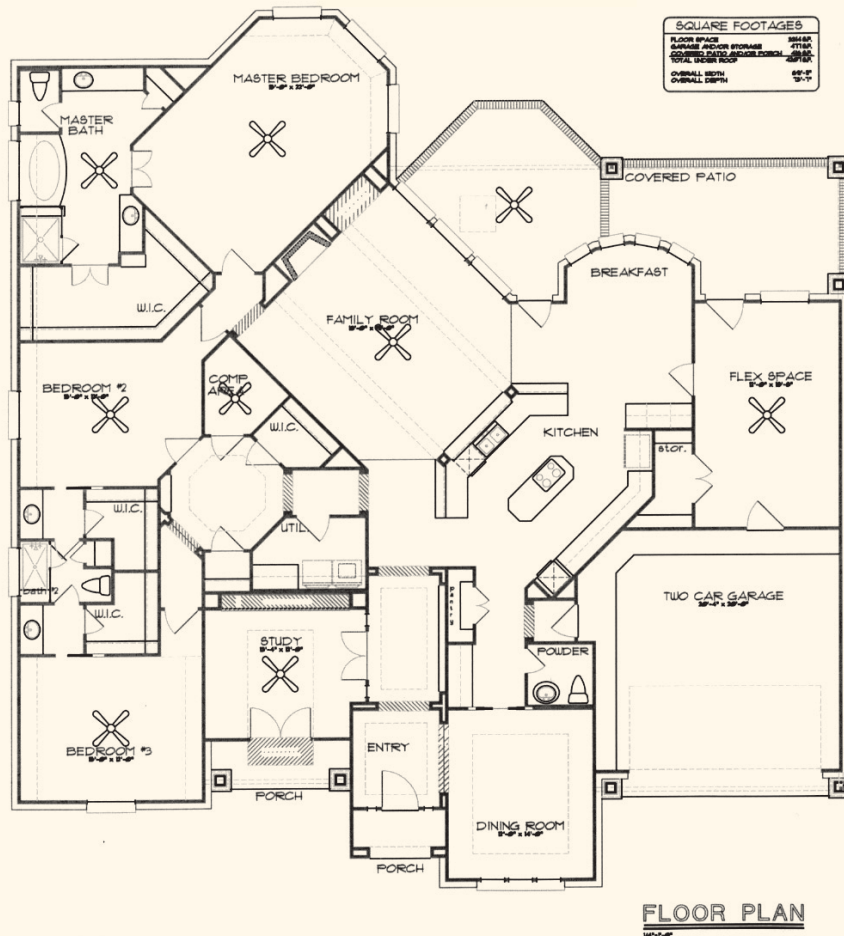

LABASTILLE

FOR MORE INFORMATION VISIT
WWW.SUGARCREEKHOMES.COM OR CALL 281-359-1177