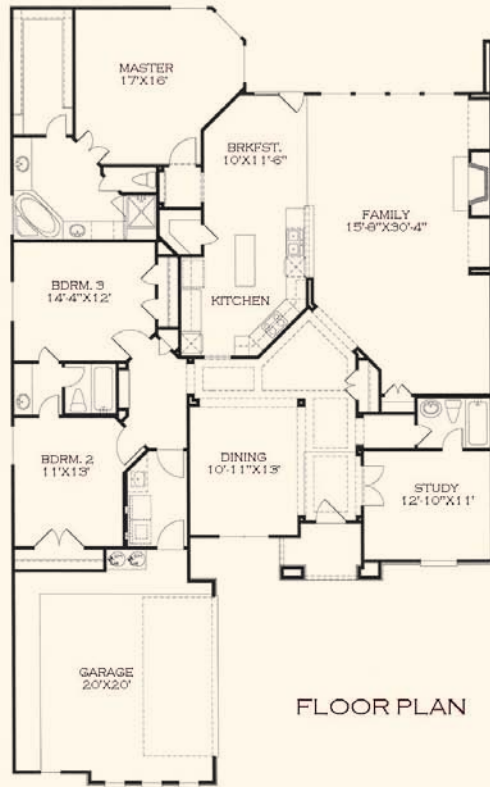

LA CIMA

FLOOR PLAN

TOTAL LIVING AREA 2494 SQ. FT.
OVERALL WIDTH 49'-1 1/2"
OVERALL DEPTH 78'-11 1/2"

© COPYRIGHT 2000

FOR MORE INFORMATION VISIT
WWW.SUGARCREEKHOME.COM OR CALL 281-359-1177