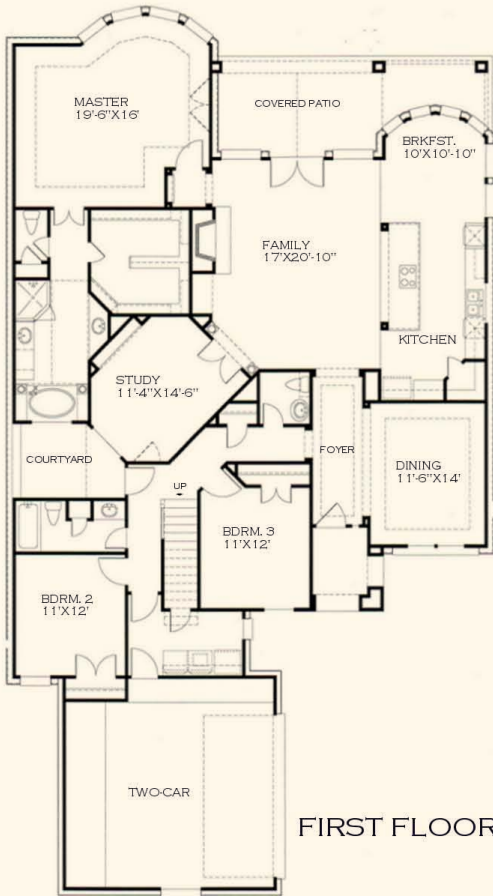

CHATEAU

FIRST FLOOR

FIRST FL. 2604 S.F.
 SECOND FL. 350 S.F.
 TOTAL LIV. AREA 2954 S.F.

OVERALL WIDTH 48'-11"
 OVERALL DEPTH 88'-3 1/2"
 VARIABLE CLG. HTS.
 COVERED PATIO

SECOND FLOOR

© COPYRIGHT 2000

FOR MORE INFORMATION VISIT
WWW.SUGARCREEKHOME.COM OR CALL 281-359-1177