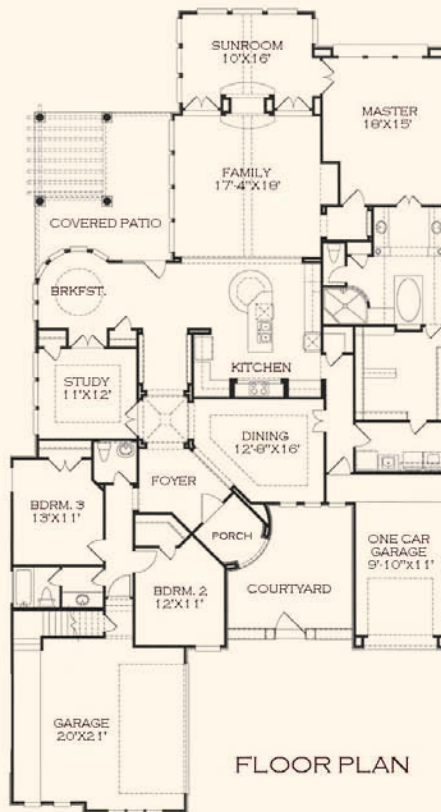

# BELAROSA

TOTAL LIVING AREA 2853 S.F.

OVERALL WIDTH 54'-3"  
OVERALL DEPTH 99'-3"

FLOOR PLAN

© COPYRIGHT 2000

FOR MORE INFORMATION VISIT  
[WWW.SUGARCREEKHOME.COM](http://WWW.SUGARCREEKHOME.COM) OR CALL 281-359-1177